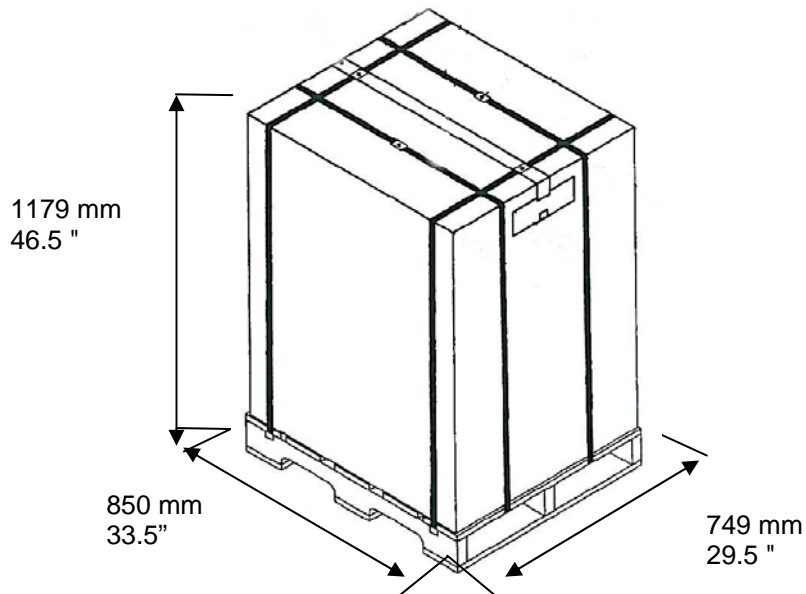

Please note that the magicolor 8650 is a full size A3 laser printer, meaning that this printer is larger and heavier than an average A4 laser printer.
In case the printer has to be installed on another floor than the ground floor, please make sure an adequate (size and maximum load) elevator is available. For details on this, see information below.
In addition to this please take notice of the weight of this printer in regards to lifting by staff at time of installation. This may require 3 or 4 persons.

Boxed printer:

Weight Machine (boxed)	Approx. 117 kg (257.94 lb)
Dimensions	850 mm x 749 mm x 1179 mm (length x width x height) 33.5 " x 29.5 " x 46.5 " (length x width x height)

Before installing the mc 8650 please check the Power outlet requirements listed below.