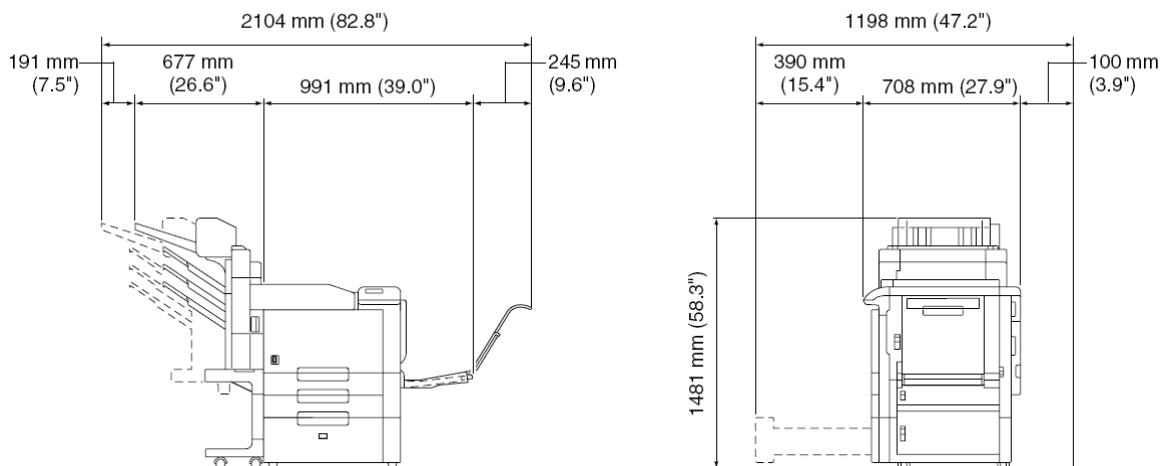

With installed option Finisher FS-519: Weight: 33.5 kg (73.25 lb)