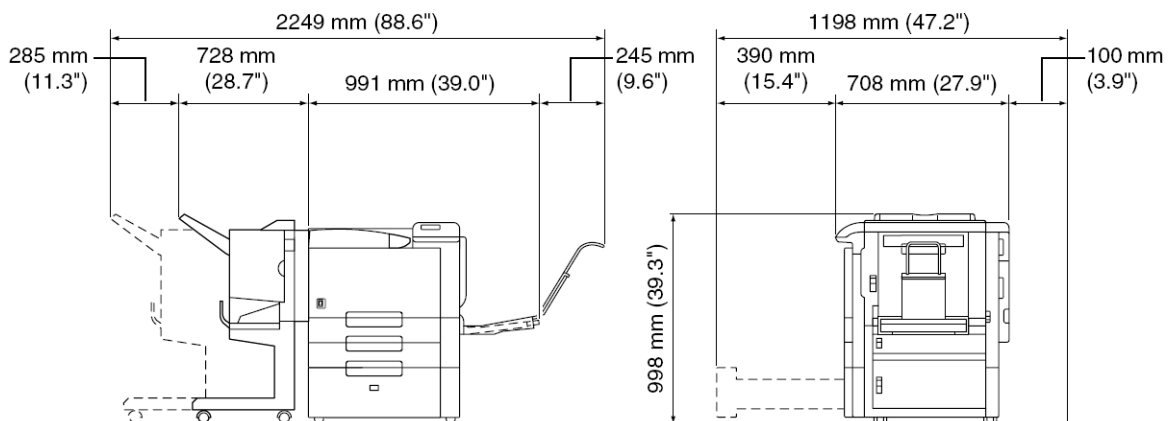

With installed option Finisher FS-609: Weight: 42.0 kg (92.5lb)