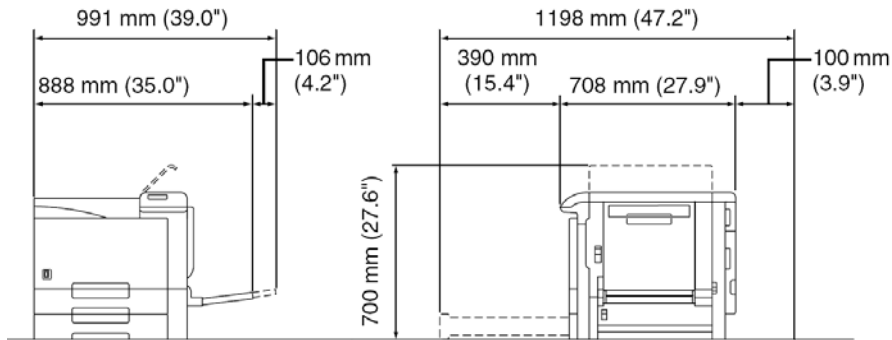

Installation space requirements:

To ensure easy operation, consumable replacement, maintenance and sufficient air conditioning for the printer, adhere to the recommended space requirements detailed below.

Stand Alone Machine: Weight: 79 kg (174 lb)